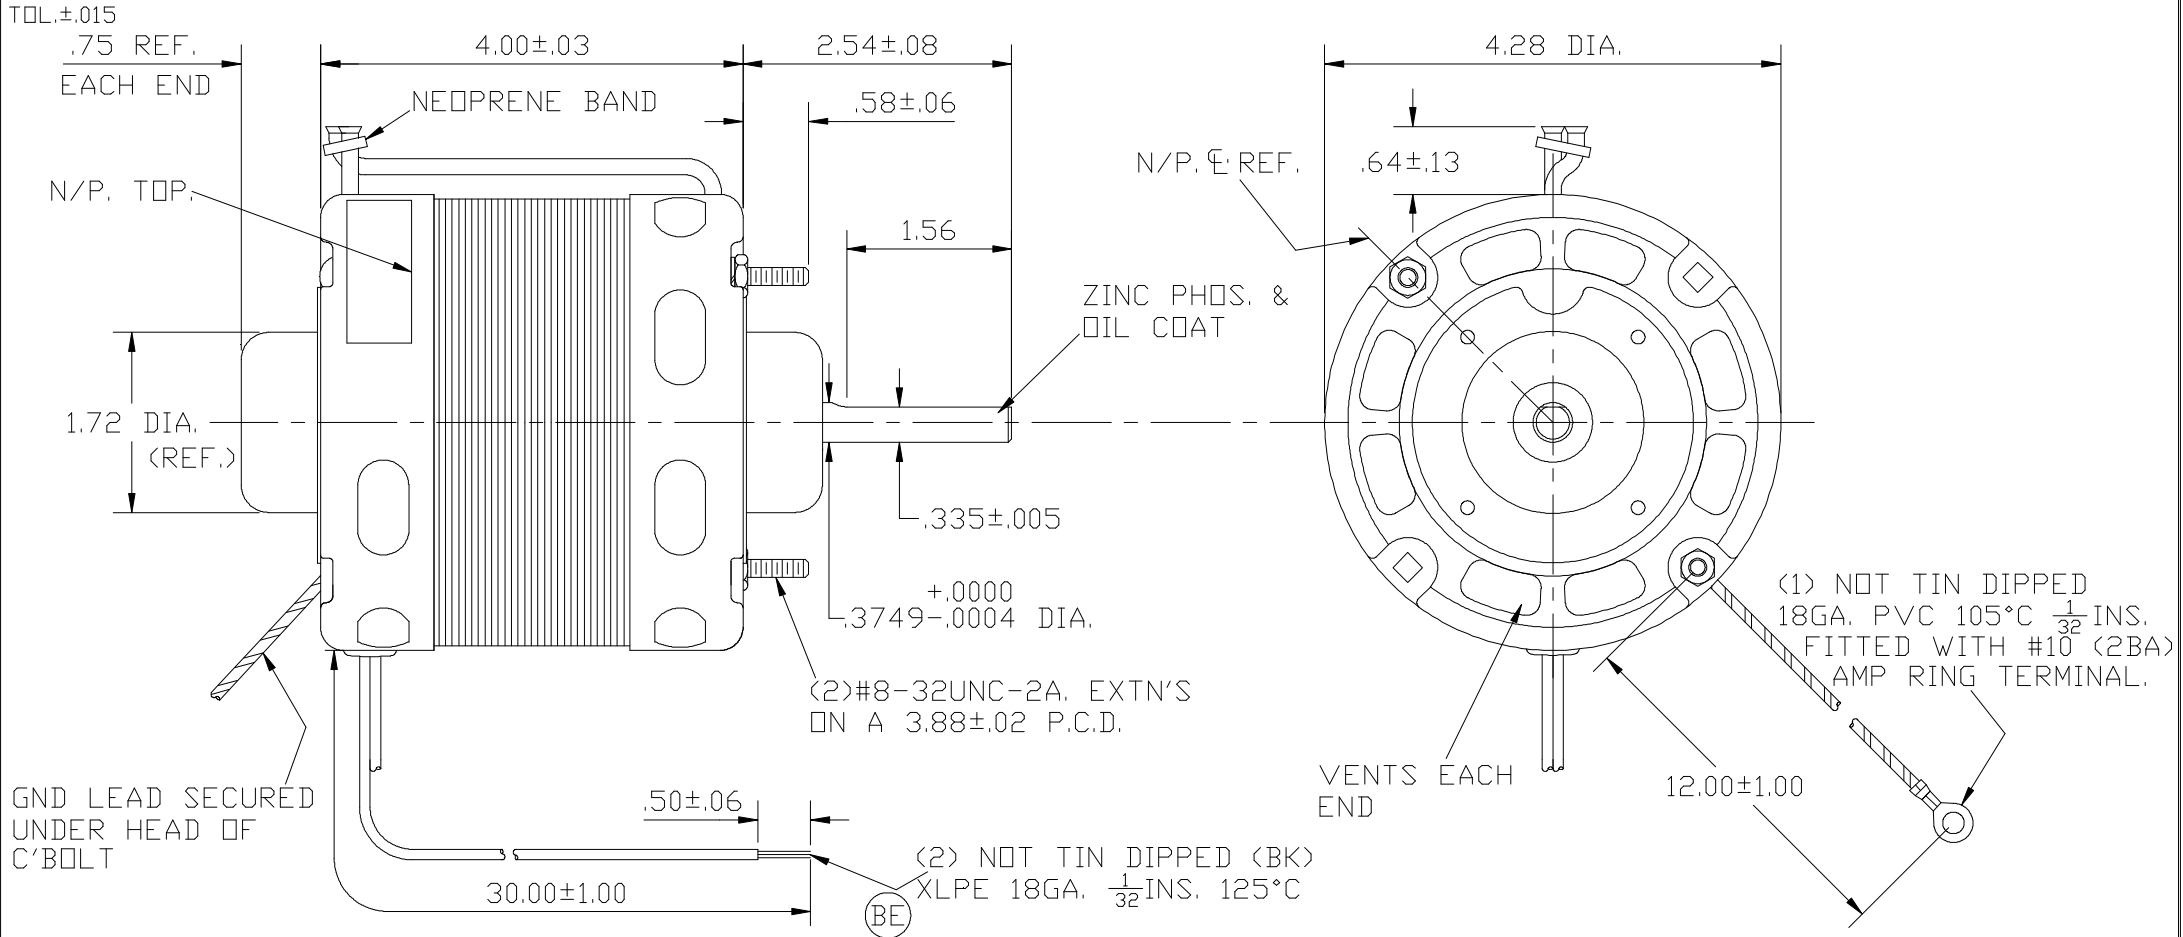

PROPRIETARY INFORMATION NOTICE: THIS DOCUMENT IS AND CONTAINS CONFIDENTIAL TRADE SECRET INFORMATION OF THE COMPANY AND REMAINS THE PROPERTY OF THE COMPANY AND IS TO BE RETURNED UPON REQUEST. NEITHER IT NOR THE INFORMATION IT CONTAINS MAY BE REPRODUCED OR DISCLOSED TO PERSONS NOT HAVING A NEED-TO-KNOW CONSISTENT WITH THE PURPOSE OF THE LOAN OF THE DOCUMENT.

THIRD ANGLE PROJECTION

CA3J686N#

STOCK NO.: 309

Gainsborough, Lincs DN21 1XU. UK
Tel.: +44(0)1427 614141 Fax.: +44(0)1427 617513

CUSTOMER IS SOLELY RESPONSIBLE FOR MOTOR PERFORMANCE AND SUITABILITY IN APPLICATIONS FOR CUSTOMER'S USES.

ENDPLAY .04 MAX.

ALL DIMENSIONS IN INCHES UNLESS STATED.

ELEC. AS SAMPLE P03166

ROTATION CWLE-CCWSE

ISSUE 'BF' 16 JUL 12

REGAL - LAVERGNE

NAMEPLATE DATA:

E46412

SER DDDYYGB-sonum-J686 MOD CA3J686N# STOCK No 309
230V 60HZ 2.2A 1/10HP 850RPM 1PH
CONT A.O.
THERMALLY PROTECTED. MADE IN UK. WARRANTY VOID IF REMOVED